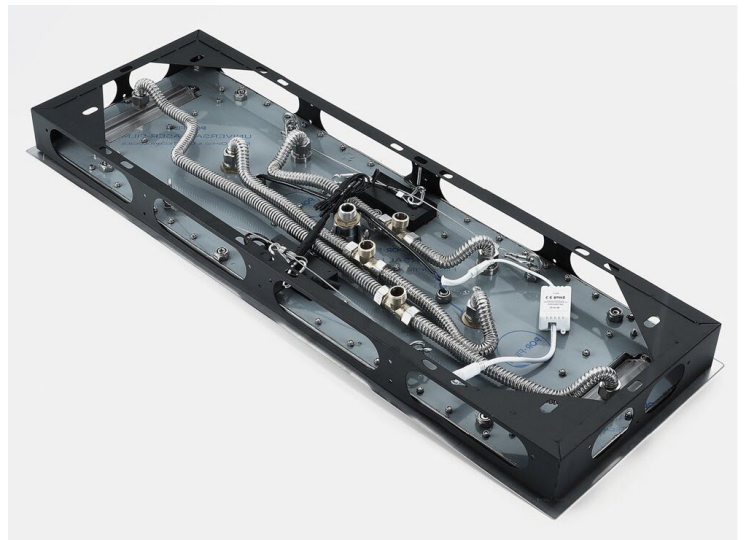

TOUCH PANEL CONTROLLED THERMOSTATIC LED RECESSED CEILING MOUNT BRUSHED GOLD RAINFALL MIST SHOWER SYSTEM WITH SQUARE HAND SHOWER AND JETTED BODY SPRAYS SPECIFICATIONS

- Shower Panel /Hose Material: 304 Stainless Steel
- Shower Head Size: 900*300 mm
- Showerheads Install: Embedded Ceiling Mounted
- Concealed Mixer Install: Wall-Mounted
- LED Shower Head Functions: Rainfall, Waterfall, Mist, Water Column
- Water Pressure: 0.3 MPA
- Water Flow: 16L/min~28L/min
- Shower Accessories Material: Brass
- LED Light: Need to Connect Power
- LED Light Color: 64 Color
- Shower Hose Length: 1.5M
- AC: 100-265V 50/60Hz
- Music: Need Bluetooth

Product shown is only for installation display purpose

All dimensions and specifications are nominal and may vary. Use actual products for accuracy in critical situations.

Shower Mixer

Product shown is only for installation display purpose

Shower Mixer Connections

Hand Shower

Flow Rate: 2.0 GPM / 7.6 LPM

Body Jet

FEATURES

- Material: Brass
- Base Plate Height: 5-1/8"
- Base Plate Width: 5-1/8"
- Jet Surface Area: 3-1/8"
- Surface Depth: 1/4"
- Adjustment Angle: 5°
- Male NPT Connection: 1/2"
- Maximum Flow Rate: 2.5 GPM (9.5L/min) max @ 80 psi