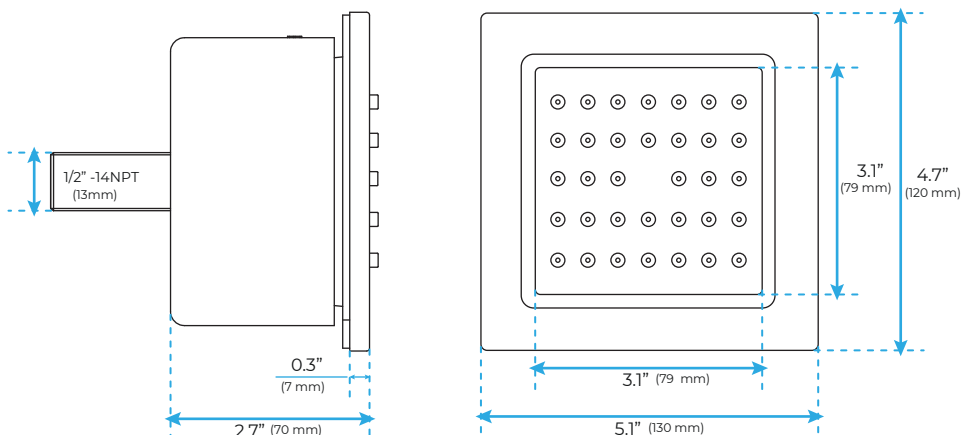

TOUCH PANEL CONTROLLED THERMOSTATIC LED RECESSED CEILING MOUNT BRUSHED GOLD RAINFALL MIST SHOWER SYSTEM WITH SQUARE HAND SHOWER AND JETTED BODY SPRAYS SPECIFICATIONS

- Shower Panel /Hose Material: 304 Stainless Steel
- Shower Head Size: 900*300 mm
- Showerheads Install: Embedded Ceiling Mounted
- Concealed Mixer Install: Wall-Mounted
- LED Shower Head Functions: Rainfall, Waterfall, Mist, Water Column
- Water Pressure: 0.3 MPA
- Water Flow: 16L/min~28L/min
- Shower Accessories Material: Brass
- LED Light: Need to Connect Power
- LED Light Color: 64 Color
- Shower Hose Length: 1.5M
- AC: 100-265V 50/60Hz
- Music: Need Bluetooth

Product shown is only for installation display purpose

All dimensions and specifications are nominal and may vary. Use actual products for accuracy in critical situations.

Shower Mixer

Product shown is only for installation display purpose

Shower Mixer Connections

Hand Shower

Flow Rate: 2.0 GPM / 7.6 LPM

Body Jet

FEATURES

- Material: Brass
- Base Plate Height: 5-1/8"
- Base Plate Width: 5-1/8"
- Jet Surface Area: 3-1/8"
- Surface Depth: 1/4"
- Adjustment Angle: 5°
- Male NPT Connection: 1/2"
- Maximum Flow Rate: 2.5 GPM (9.5L/min) max @ 80 psi