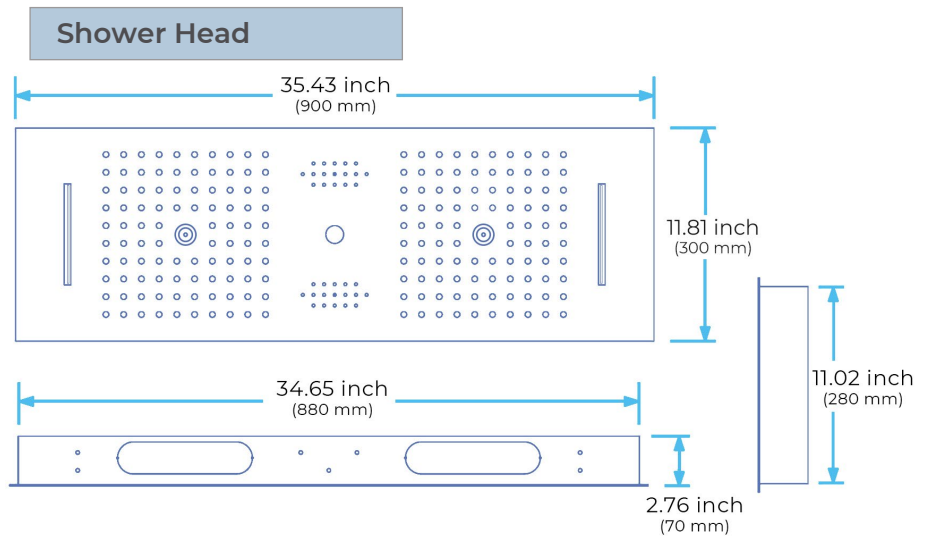

TOUCH PANEL CONTROLLED THERMOSTATIC LED RECESSED CEILING MOUNT BRUSHED GOLD RAINFALL MIST SHOWER SYSTEM WITH SQUARE HAND SHOWER AND JETTED BODY SPRAYS SPECIFICATIONS

- Shower Panel /Hose Material: 304 Stainless Steel
- Shower Head Size: 900*300 mm
- Showerheads Install: Embedded Ceiling Mounted
- Concealed Mixer Install: Wall-Mounted
- LED Shower Head Functions: Rainfall, Waterfall, Mist, Water Column
- Water Pressure: 0.3 MPA
- Water Flow: 16L/min~28L/min
- Shower Accessories Material: Brass
- LED Light: Need to Connect Power
- LED Light Color: 64 Color
- Shower Hose Length: 1.5M
- AC: 100-265V 50/60Hz
- Music: Need Bluetooth

Product shown is only for installation display purpose

All dimensions and specifications are nominal and may vary. Use actual products for accuracy in critical situations.

Shower Mixer

Product shown is only for installation display purpose

Shower Mixer Connections

Hand Shower

Flow Rate: 2.0 GPM / 7.6 LPM

Body Jet

FEATURES

- Material: Brass
- Base Plate Height: 5-1/8"
- Base Plate Width: 5-1/8"
- Jet Surface Area: 3-1/8"
- Surface Depth: 1/4"
- Adjustment Angle: 5°
- Male NPT Connection: 1/2"
- Maximum Flow Rate: 2.5 GPM (9.5L/min) max @ 80 psi