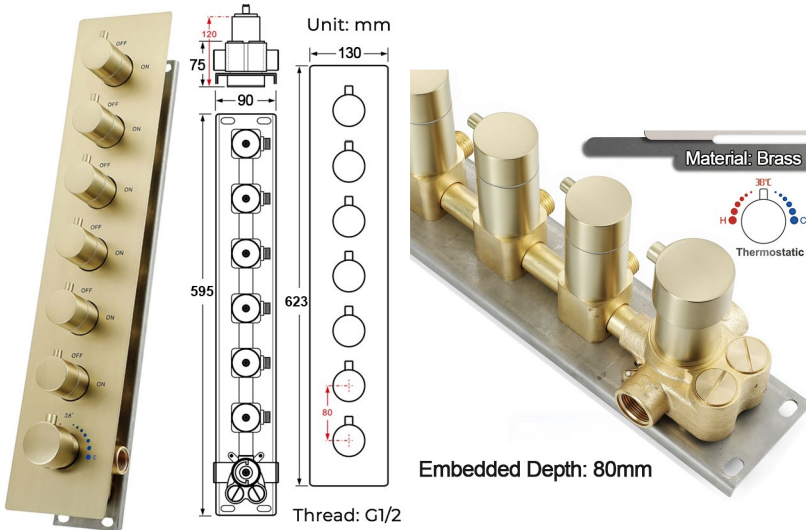

TOUCH PANEL CONTROLLED THERMOSTATIC LED RECESSED CEILING MOUNT BRUSHED GOLD RAINFALL MIST SHOWER SYSTEM WITH SQUARE HAND SHOWER AND JETTED BODY SPRAYS SPECIFICATIONS

- Shower Panel /Hose Material: 304 Stainless Steel
- Shower Head Size: 900*300 mm
- Showerheads Install: Embedded Ceiling Mounted
- Concealed Mixer Install: Wall-Mounted
- LED Shower Head Functions: Rainfall, Waterfall, Mist, Water Column
- Water Pressure: 0.3 MPA
- Water Flow: 16L/min~28L/min
- Shower Accessories Material: Brass
- LED Light: Need to Connect Power
- LED Light Color: 64 Color
- Shower Hose Length: 1.5M
- AC: 100-265V 50/60Hz
- Music: Need Bluetooth

Product shown is only for installation display purpose

All dimensions and specifications are nominal and may vary. Use actual products for accuracy in critical situations.

Shower Mixer

Product shown is only for installation display purpose

Shower Mixer Connections

Hand Shower

Flow Rate: 2.0 GPM / 7.6 LPM

Body Jet

FEATURES

- Material: Brass
- Base Plate Height: 5-1/8"
- Base Plate Width: 5-1/8"
- Jet Surface Area: 3-1/8"
- Surface Depth: 1/4"
- Adjustment Angle: 5°
- Male NPT Connection: 1/2"
- Maximum Flow Rate: 2.5 GPM (9.5L/min) max @ 80 psi