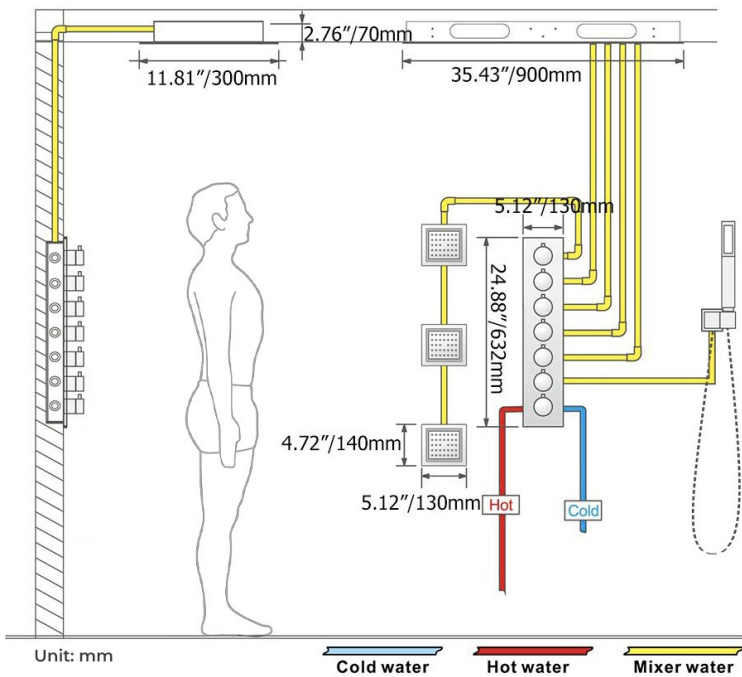

TOUCH PANEL CONTROLLED THERMOSTATIC LED RECESSED CEILING MOUNT BRUSHED GOLD RAINFALL MIST SHOWER SYSTEM WITH SQUARE HAND SHOWER AND JETTED BODY SPRAYS SPECIFICATIONS

- Shower Panel /Hose Material: 304 Stainless Steel
- Shower Head Size: 900*300 mm
- Showerheads Install: Embedded Ceiling Mounted
- Concealed Mixer Install: Wall-Mounted
- LED Shower Head Functions: Rainfall, Waterfall, Mist, Water Column
- Water Pressure: 0.3 MPA
- Water Flow: 16L/min~28L/min
- Shower Accessories Material: Brass
- LED Light: Need to Connect Power
- LED Light Color: 64 Color
- Shower Hose Length: 1.5M
- AC: 100-265V 50/60Hz
- Music: Need Bluetooth

Product shown is only for installation display purpose

All dimensions and specifications are nominal and may vary. Use actual products for accuracy in critical situations.

Shower Mixer

Product shown is only for installation display purpose

Shower Mixer Connections

Hand Shower

Flow Rate: 2.0 GPM / 7.6 LPM

Body Jet

FEATURES

- Material: Brass
- Base Plate Height: 5-1/8"
- Base Plate Width: 5-1/8"
- Jet Surface Area: 3-1/8"
- Surface Depth: 1/4"
- Adjustment Angle: 5°
- Male NPT Connection: 1/2"
- Maximum Flow Rate: 2.5 GPM (9.5L/min) max @ 80 psi