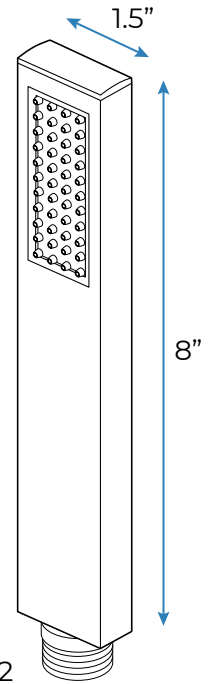

TOUCH PANEL CONTROLLED THERMOSTATIC LED RECESSED CEILING MOUNT BRUSHED GOLD RAINFALL MIST SHOWER SYSTEM WITH SQUARE HAND SHOWER AND JETTED BODY SPRAYS SPECIFICATIONS

- Shower Panel /Hose Material: 304 Stainless Steel
- Shower Head Size: 900*300 mm
- Showerheads Install: Embedded Ceiling Mounted
- Concealed Mixer Install: Wall-Mounted
- LED Shower Head Functions: Rainfall, Waterfall, Mist, Water Column
- Water Pressure: 0.3 MPA
- Water Flow: 16L/min~28L/min
- Shower Accessories Material: Brass
- LED Light: Need to Connect Power
- LED Light Color: 64 Color
- Shower Hose Length: 1.5M
- AC: 100-265V 50/60Hz
- Music: Need Bluetooth

Product shown is only for installation display purpose

All dimensions and specifications are nominal and may vary. Use actual products for accuracy in critical situations.

Shower Mixer

Product shown is only for installation display purpose

Shower Mixer Connections

Hand Shower

Flow Rate: 2.0 GPM / 7.6 LPM

Body Jet

FEATURES

- Material: Brass
- Base Plate Height: 5-1/8"
- Base Plate Width: 5-1/8"
- Jet Surface Area: 3-1/8"
- Surface Depth: 1/4"
- Adjustment Angle: 5°
- Male NPT Connection: 1/2"
- Maximum Flow Rate: 2.5 GPM (9.5L/min) max @ 80 psi